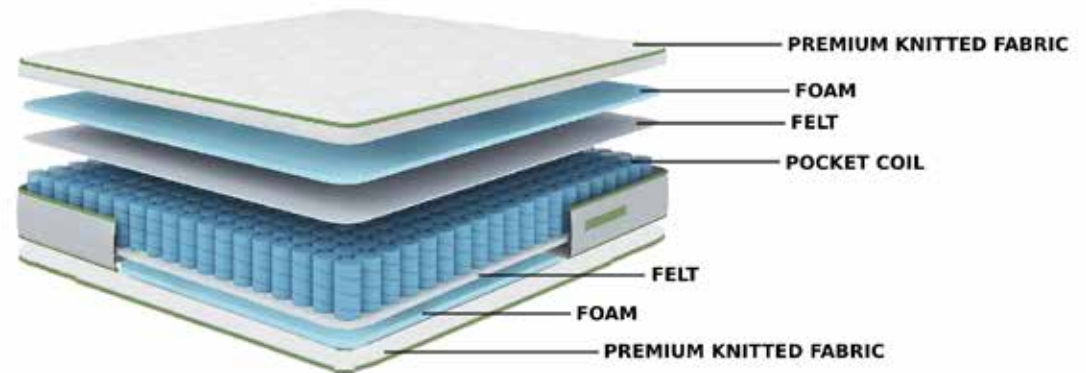

Rest-On-it
BY SO SLEEPY

VENUS II PLUSH

Pamper yourself endlessly every night and wakeup rejuvenated with Venus II Plush. The Pocket Spring follows your body contour perfectly while the Plush foam gives you the calming comfort.

- 12" 2 Sided Tight top Mattress
- Breathable Cotton Fabric
- High Resilient Foam
- 13 Gauge 3 Zoned Pocket Coil
- Premium Tape Edge
- 10 Years Non Pro-Rated Warranty

Coil Count

Twin	Double	Queen	King
544	738	968	1122