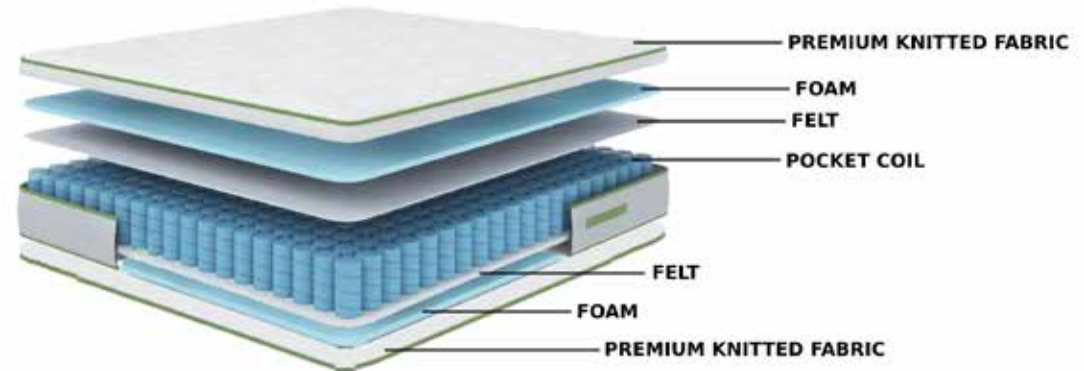

**Rest-On-it**  
BY SO SLEEPY

# SERENA II PLUSH

Combining timeless and elegant design with the best technology, Serena Plush satisfies your desire for a serenading comfort and remarkable support. The Pocket Coils assures that you lay down in good posture while taking the pleasure of comfort for the pillow top layer. It is your refuge to a healthy and sound sleep.

- 12" 2 Sided Pillowtop Mattress
- Anti-Microbial Quilted Cotton Panel
- Ultra Soft Foam
- High Resilient Soft Foam
- 13 Gauge 3 Zoned Pocket Coil
- Premium Tape Edge
- 10 Years Non Pro-Rated Warranty