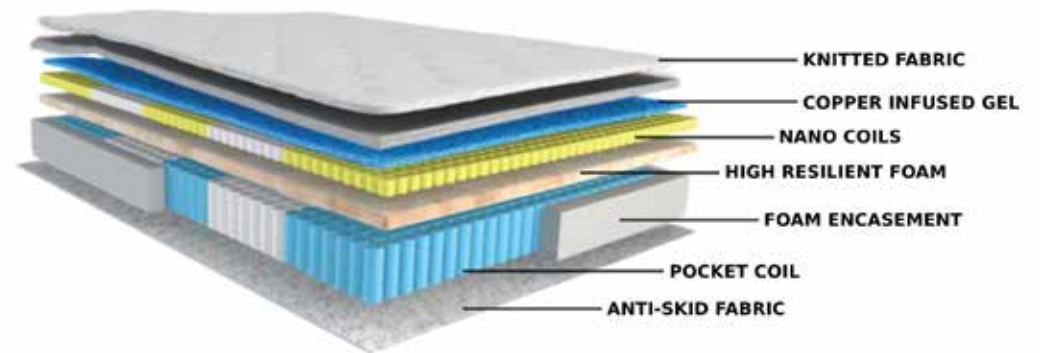

- 14" Pillowtop Mattress
- Breathable Cotton Quilted Fabric
- Copper Infused Visco Gel
- Serene Cooling Gel
- Nano Coil
- High Density Bio Soy Based Foam
- 13 Gauge 3 Zoned Pocket Coil
- High Density Foam Encasement
- Premium Tape Edge
- 10 Years Non Pro-Rated Warranty