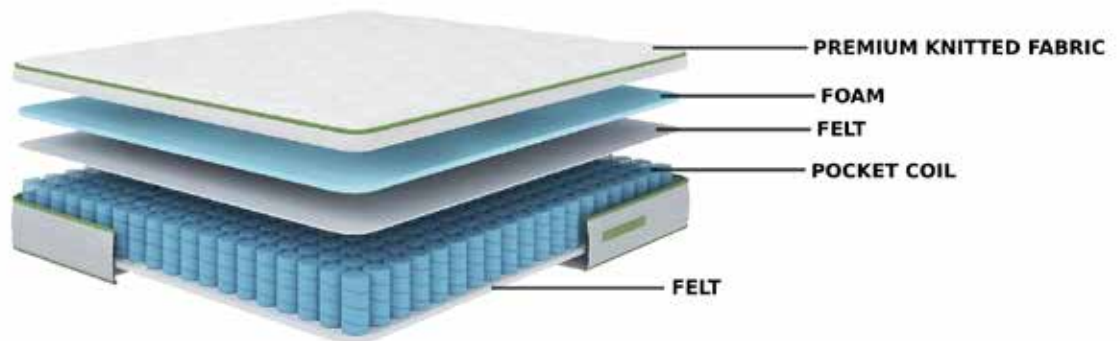

Rest-On-it
BY SO SLEEPY

MONARCH

Your healthful sanctuary carefully designed to meet your meticulous desire for an ideal sleeping environment rich in rejuvenating comfort. The Monarch holds your body steady with its Quantum Edge Zoned Pocket coil where each pocket springs works independently to wrap your body in full support. The comfort is even more enhanced with the luxurious pillow top top.

- 11" Pillowtop Mattress
- Premium Knit Fabric
- Ultra Soft Foam
- High Resilient Foam
- 13" Gauge 3 Zoned Pocket Coil
- Premium Tape Edge
- 10 Years Non Pro-Rated Warranty

Coil Count

Twin	Double	Queen	King
544	738	968	1122