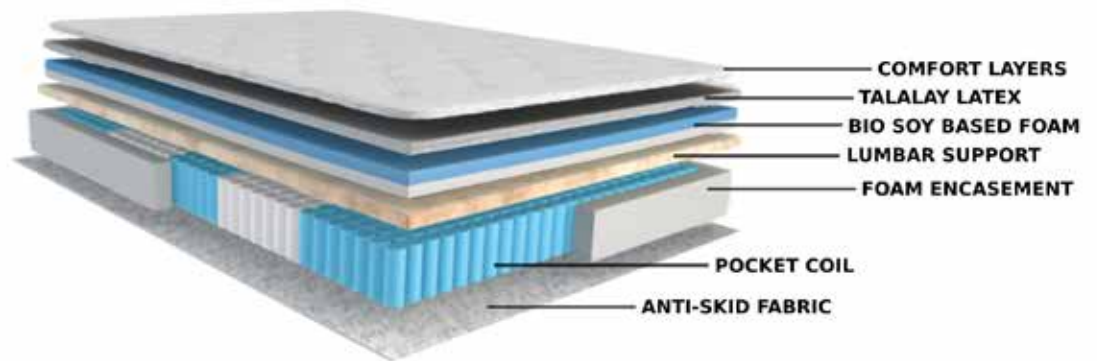

**Rest-On-it**  
BY SO SLEEPY

# MIDNIGHT LATEX

Midnight Latex is designed to assist your body to completely relax and recover like no other bed. A good night's sleep is essential to a healthy body and optimal performance. By using the finest materials, Midnight Latex helps you escape to the luxury of deep sleep every night.

- 12" Pillowtop Mattress
- Premium Organic Cotton Fabric
- Natural Talalay Latex
- High Density Bio Soy Based Foam
- 13 Gauge 3 Zoned Pocket Coil
- High Density Foam Encasement
- Premium Tape Edge
- 10 Years Non Pro-Rated Warranty