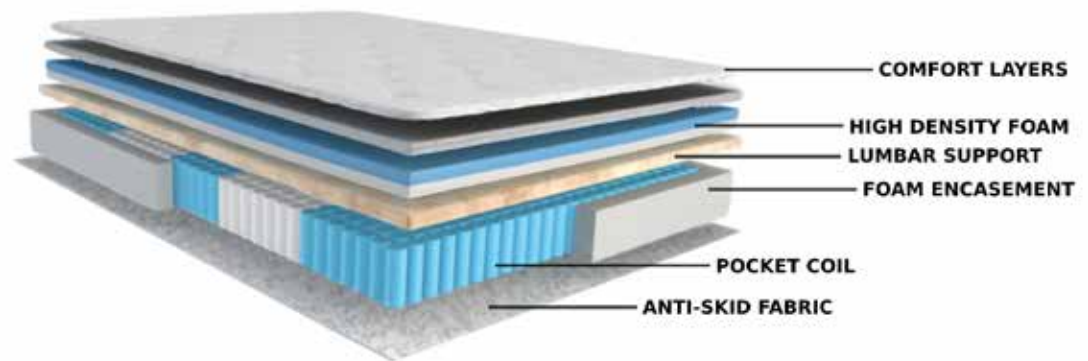

Rest-On-it
BY SO SLEEPY

MEGNAFLIX

Let the Megnaflix captivate you with its superior comfort and charm. With its pocketed spring system with a high coil count, it guarantees amazing results for an exquisite sleeping surface.

- 13" Tight Top Mattress
- Premium Knit Quilted with Soft Foam
- High Resilient Soft Foam
- 13 Gauge 3 Zone Pocket Coil
- High Density Foam Encasement
- 10 Years Non Pro-Rated Warranty
- Rollable for Easy Shipping