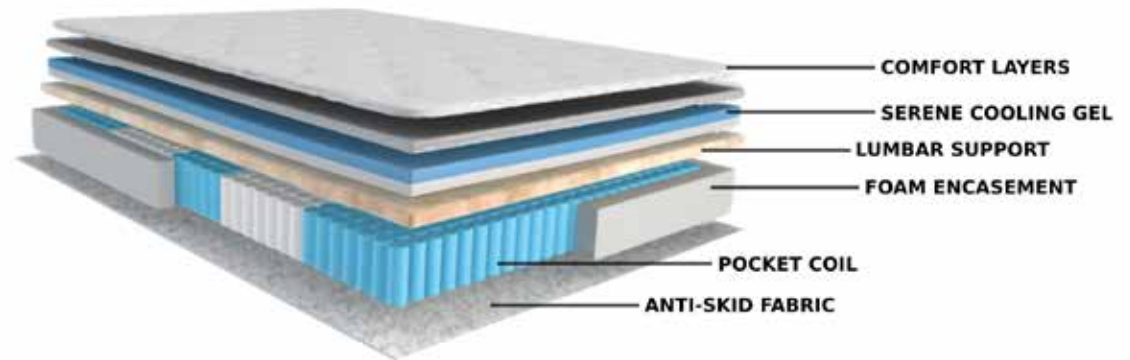

**Rest-On-it**  
BY SO SLEEPY

# COZY PLUSH

Upgrade your sleep with Cozy Plush mattress, a perfect mattress to make your nights refreshingly comfortable made possible with the Serene Technology. It offers extra comfort provided by pillow top and extra durability with excellent foam encasement. Invest in your sleep with Cozy Plush.

- 12" Pillowtop Mattress
- High Quality Breathable Fabric
- Ultra Soft Foam
- Serene Cooling Gel
- 13 Gauge Pocket Coil
- High Density Foam Encasement
- Premium Tape Edge
- 10 Years Non Pro-Rated Warranty